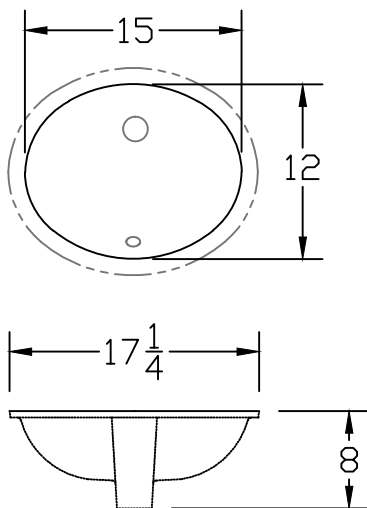

BLUME'S[®]
KeyStone[™] China Vanity Bowl

VANITY BOWL
C1714

SINK SPECIFICATIONS
(Inches)*

OVERALL:

Length: 17 $\frac{1}{4}$ "
Width: 14 $\frac{5}{16}$ "

INSIDE BOWL:

Length: 15"
Width: 12"
Water Depth: 4"

Available Bowl Colors
Bisque * White

Mounts Under Solid Surface, Quartz or Granite
Drain Opening 1 $\frac{3}{4}$ "

Last Revised 10.03..13

PHONE: 724-294-3190

FAX: 724-294-3198

www.blumes.net