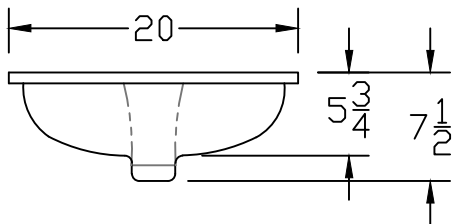

**BLUME'S<sup>®</sup>**  
KeyStone<sup>™</sup> China Vanity Bowl

**VANITY BOWL**  
C1520

**SINK SPECIFICATIONS**  
(Inches)\*

**OVERALL:**

Length: 20"  
Width: 15"

**INSIDE BOWL:**

Length: 18"  
Width: 13"  
Water Depth: 4"

**Available Bowl Colors**  
**Bisque \* White**

**Mounts Under Solid Surface, Quartz or Granite**  
**Drain Opening 1 3/4"**

Last Revised 03.07.13

PHONE: 724-294-3190

FAX: 724-294-3198

[www.blumes.net](http://www.blumes.net)