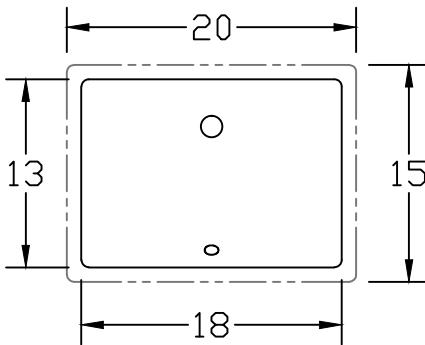

**BLUME'S<sup>®</sup>**  
KeyStone<sup>™</sup> China Vanity Bowl

**VANITY BOWL**  
C1520

**SINK SPECIFICATIONS**  
(Inches)\*

**OVERALL:**

Length: 20"  
Width: 15"

**INSIDE BOWL:**

Length: 18"  
Width: 13"  
Water Depth: 4"

**Available Bowl Colors**  
**Bisque \* White**

**Mounts Under Solid Surface, Quartz or Granite**  
**Drain Opening 1 3/4"**

Last Revised 03.07.13

PHONE: 724-294-3190

FAX: 724-294-3198

[www.blumes.net](http://www.blumes.net)