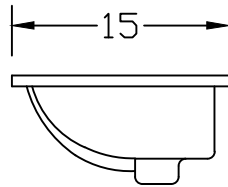

**BLUME'S<sup>®</sup>**  
KeyStone<sup>™</sup> China Vanity Bowl

**VANITY BOWL**  
C1520

**SINK SPECIFICATIONS**  
(Inches)\*

**OVERALL:**

Length: 20"  
Width: 15"

**INSIDE BOWL:**

Length: 18"  
Width: 13"  
Water Depth: 4"