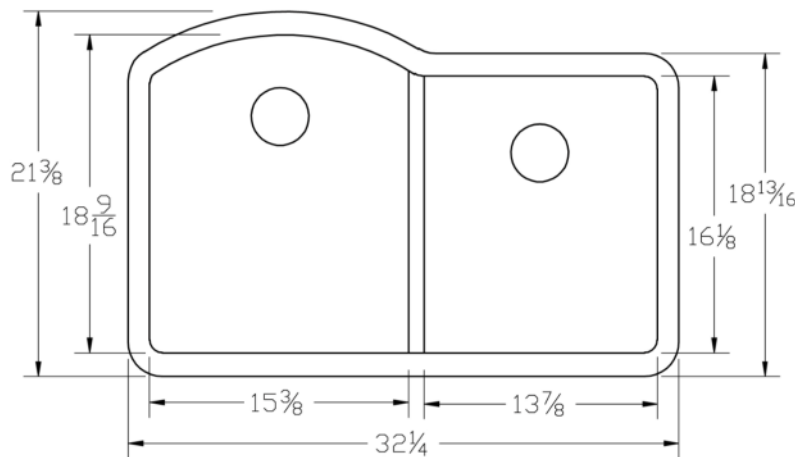

Width: 20 ''

INSIDE BOWL:

Length: 21 7/16 ''

Width: 17 ''

Depth: 9''

Available Bowl Colors

White • Bone • Charcoal • Espresso

MOUNTS UNDER SOLID SURFACE, QUARTZ, OR GRANITE TOPS

MADE WITH NATURAL QUARTZ

DRAIN OPENING: 3 1/2''

BLUME'S[®]

KeyStone[™] Granite Composite Bowls

DOUBLE BOWL

G23322

SINK SPECIFICATIONS

(Inches)*

OVERALL:

Length: 32 1/4"

Width: 21 "

INSIDE LEFT BOWL:

Length: 15 "

Width: 18 9/16"

Depth: 9"

INSIDE RIGHT BOWL:

Length: 13 "

Width: 16 "

Depth: 9"

Available Bowl Colors

White • Bone • Charcoal • Espresso

MOUNTS UNDER SOLID SURFACE, QUARTZ, OR GRANITE TOPS

MADE WITH NATURAL QUARTZ

DRAIN OPENING: 3 1/2"