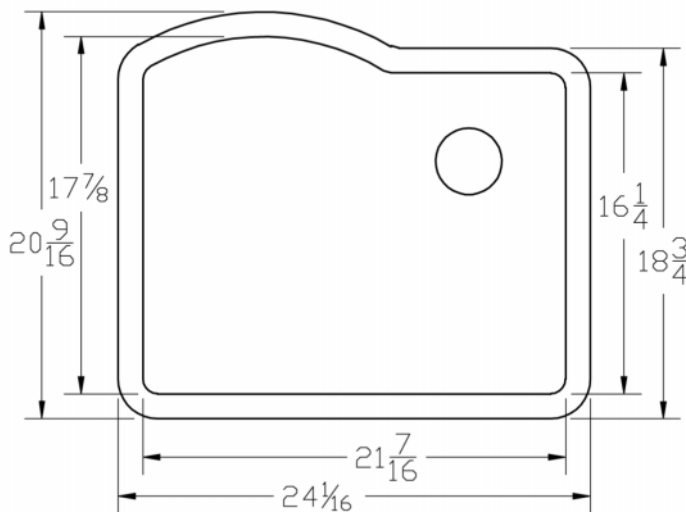

BLUME'S[®]

KeyStone[™] Granite Composite Bowls

SINGLE BOWL

G12522

SINK SPECIFICATIONS

(Inches)*

OVERALL:

Length: 24 1/16 ''

Width: 20 ''

INSIDE BOWL:

Length: 21 7/16 ''

Width: 17 ''

Depth: 9''

Available Bowl Colors

White • Bone • Charcoal • Espresso

MOUNTS UNDER SOLID SURFACE, QUARTZ, OR GRANITE TOPS

MADE WITH NATURAL QUARTZ

DRAIN OPENING: 3 1/2''

BLUME'S[®]

KeyStone[™] Granite Composite Bowls

DOUBLE BOWL

G23322

SINK SPECIFICATIONS

(Inches)*

OVERALL:

Length: 32 1/4"

Width: 21 "

INSIDE LEFT BOWL:

Length: 15 "

Width: 18 9/16"

Depth: 9"

INSIDE RIGHT BOWL: