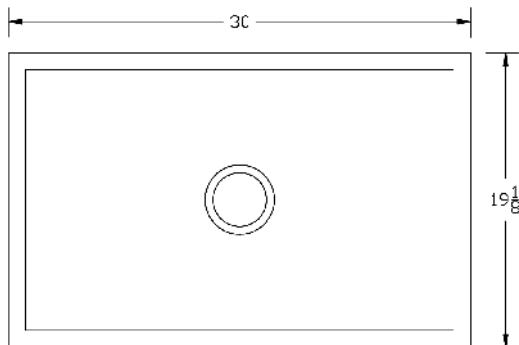

### SINK SPECIFICATIONS (Inches)

#### OVERALL:

Length: 30"  
Width: 19 "

#### INSIDE BOWL:

Length: 27 3/4"  
Width: 15 "  
Depth: 8 1/2"