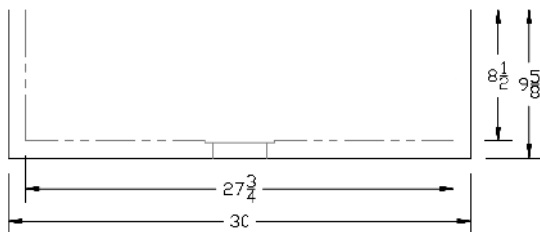

## KeyStone<sup>™</sup> Soapstone Farmsink

SINGLE BASIN

FS12817

### SINK SPECIFICATIONS (Inches)

#### OVERALL:

Length: 30"  
Width: 19 "

#### INSIDE BOWL:

Length: 27 3/4"  
Width: 15 "  
Depth: 8 1/2"