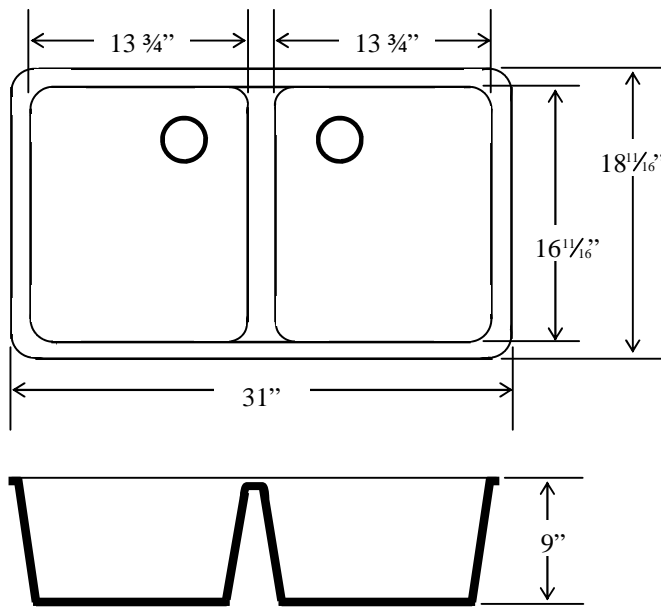

BLUME'S® KeyStone™ Solid Surface Bowl

DOUBLE BOWL

EQUAL TUBS

DBKS1631

SINK SPECIFICATIONS (Inches)*

OVERALL:

Length: 31"
Width: 18 1/16"

INSIDE BOWL:

Length: 13 3/4"
Width: 16 1/16"
Depth: 9"

Available Bowl Colors

Bone • White

MOUNTS UNDER SOLID SURFACE, QUARTZ, OR GRANITE TOPS

DRAIN OPENING: 3 1/2"