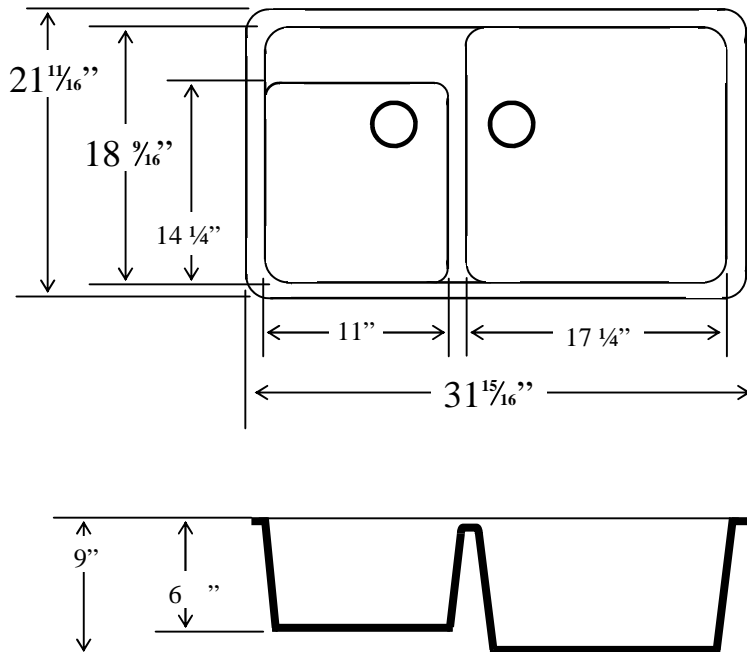

BLUME'S® KeyStone™ Solid Surface Bowl

DOUBLE BOWL
BIG BOWL/LITTLE BOWL

DBKS1830

SINK SPECIFICATIONS (Inches)*

OVERALL:

Length: 31¹⁵/₁₆"
Width: 21¹/₁₆"

INSIDE LEFT BOWL:

Length: 11"
Width: 14¹/₄"
Depth: 6 "

INSIDE RIGHT BOWL:

Length: 17¹/₄"
Width: 18⁹/₁₆"
Depth: 9"

Available Bowl Colors

Bone • White

MOUNTS UNDER SOLID SURFACE, QUARTZ, OR GRANITE TOPS

DRAIN OPENING: 3¹/₂"