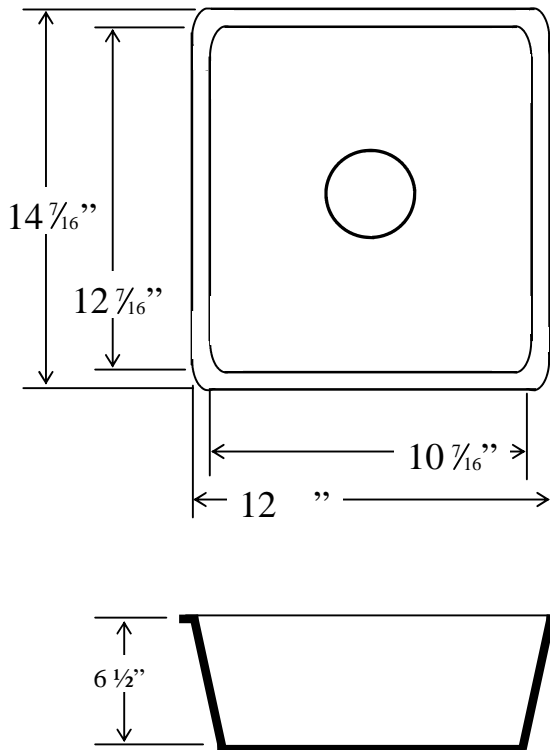

BLUME'S® KeyStone™ Solid Surface Bowl

BAR BOWL SBKS1311

SINK SPECIFICATIONS (Inches)*

OVERALL:

Length: 12 ''
Width: 14 7/16''

INSIDE BOWL:

Length: 10 7/16''
Width: 12 7/16''
Depth: 6 1/2''

Available Bowl Colors

Bone • White

MOUNTS UNDER SOLID SURFACE, QUARTZ, OR GRANITE TOPS

DRAIN OPENING: 3 1/2''