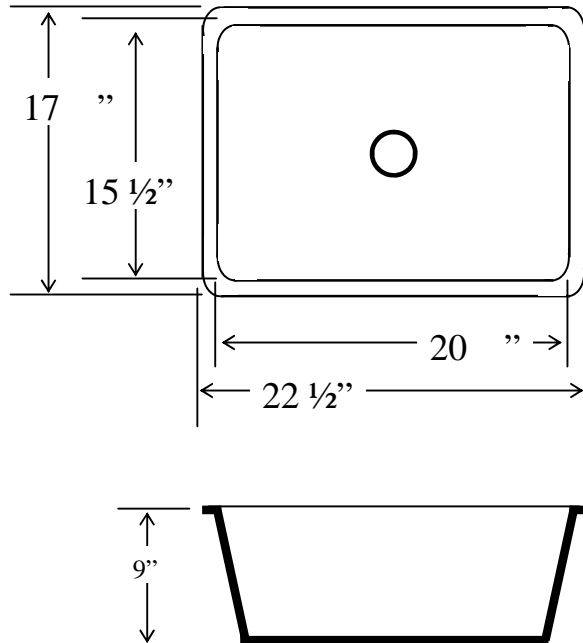

BLUME'S® KeyStone™ Solid Surface Bowl

SINGLE BOWL
SBKS1621

SINK SPECIFICATIONS (Inches)*

OVERALL:

Length: 22 1/2"
Width: 17 "

INSIDE BOWL:

Length: 20 "
Width: 15 1/2"
Depth: 9"

Available Bowl Colors

Bone • White

MOUNTS UNDER SOLID SURFACE, QUARTZ, OR GRANITE TOPS

DRAIN OPENING: 3 1/2"