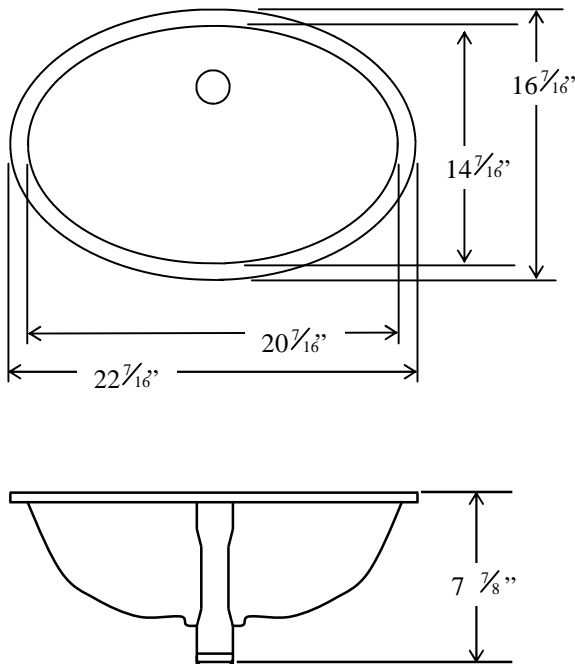

### OVERALL:

Length: 18  $\frac{7}{16}$ "  
Width: 15"

### INSIDE BOWL:

Length: 16  $\frac{7}{16}$ "  
Width: 13"  
Water Depth: 4  $\frac{1}{4}$ "

## SINK SPECIFICATIONS

(Inches)\*

### OVERALL:

Length: 22  $\frac{7}{16}$ "

Width: 16  $\frac{7}{16}$ "