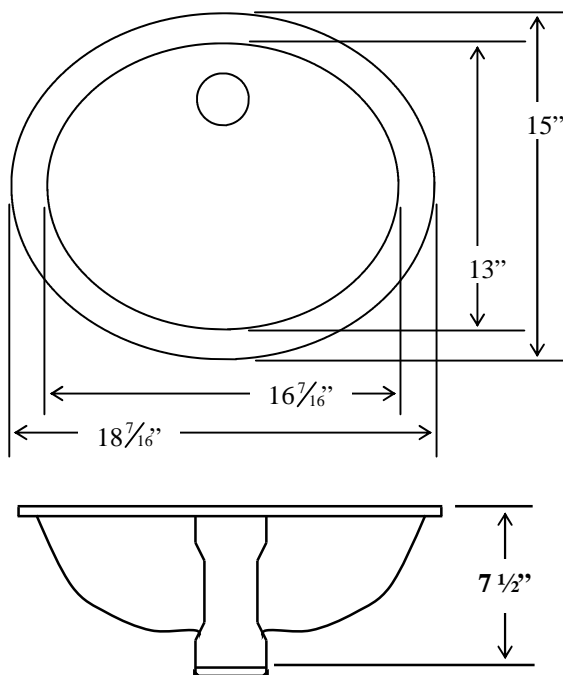

BLUME'S® KeyStone™ Solid Surface Bowl

VANITY BOWL

VB1317

SINK SPECIFICATIONS (Inches)*

OVERALL:

Length: 18 $\frac{7}{16}$ "
Width: 15"

INSIDE BOWL:

Length: 16 $\frac{7}{16}$ "
Width: 13"
Water Depth: 4 $\frac{1}{4}$ "

Available Bowl Colors

Bone • White

MOUNTS UNDER SOLID SURFACE, QUARTZ, OR GRANITE TOPS

DRAIN OPENING: 1 $\frac{3}{4}$ "