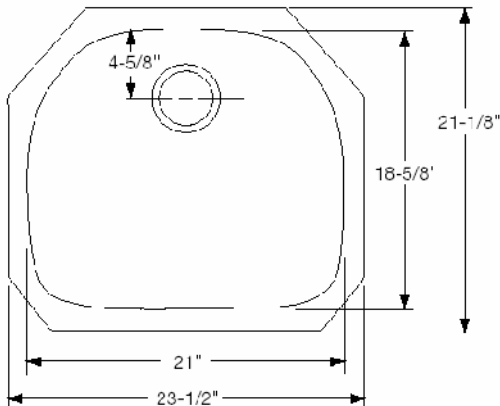

K12115

SINK SPECIFICATIONS

(Inches)*

OVERALL:

Length: 23 1/2"

Width: 18 1/4"

INSIDE BOWL:

Length: 21"

SINGLE BOWL

D-SHAPE

K12421

SINK SPECIFICATIONS

(Inches)*

OVERALL:

Length: 23 ½"

Width: 21 "

INSIDE BOWL:

Length: 21"

Width: 18 "

Depth: 8"

18 GAUGE NICKEL BEARING STAINLESS STEEL

SATIN FINISH SURFACE

MOUNTS UNDER SOLID SURFACE, QUARTZ, OR GRANITE TOPS

DRAIN OPENING: 3 ½"

K22233

SINK SPECIFICATIONS (Inches)*

OVERALL:

Length: 20 ''
Width: 32 ¼''

INSIDE LEFT BOWL:

Length: 18 ¾''
Width: 21 ''
Depth: 9''

INSIDE RIGHT BOWL:

Length: 14 ''
Width: 7 ½''
Depth: 5 ½''