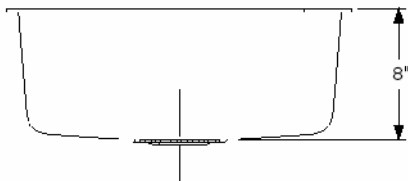

SINGLE BOWL

D-SHAPE

K12421

SINK SPECIFICATIONS

(Inches)*

OVERALL:

Length: 23 ½"

Width: 21 "