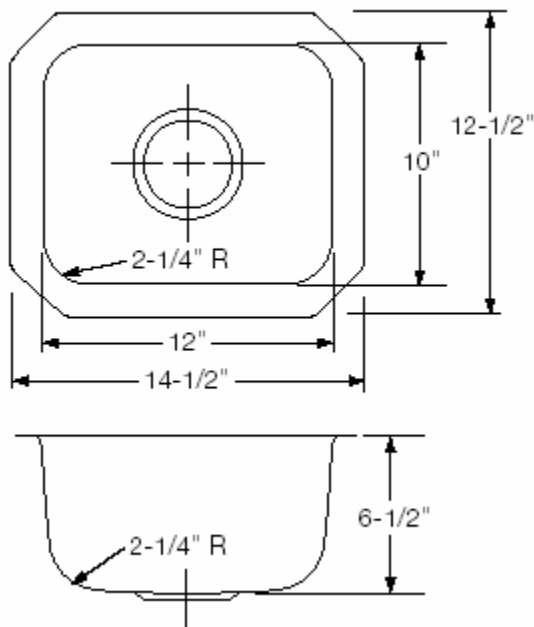

BLUME'S®

KeyStone™ Stainless Steel Bowls

BAR BOWL

K11210

SINK SPECIFICATIONS

(Inches)*

OVERALL:

Length: 14 1/2"

Width: 12 1/2"

INSIDE BOWL:

Length: 12"

Width: 10"

Depth: 6 1/2"

18 GAUGE NICKEL BEARING STAINLESS STEEL

SATIN FINISH SURFACE

MOUNTS UNDER SOLID SURFACE, QUARTZ, OR GRANITE TOPS

K12115

SINK SPECIFICATIONS

(Inches)*

OVERALL:

Length: 23 1/2"

Width: 18 1/4"

INSIDE BOWL:

Length: 21"

SINGLE BOWL

D-SHAPE

K12421

SINK SPECIFICATIONS

(Inches)*

OVERALL:

Length: 23 ½"

Width: 21 "