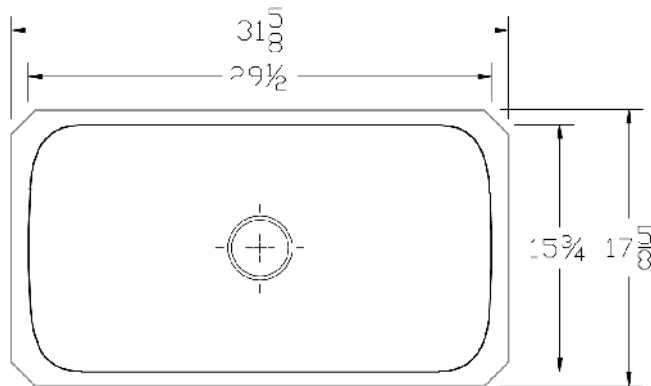

SINGLE BOWL

D-SHAPE

K12421

SINK SPECIFICATIONS

(Inches)*

OVERALL:

Length: 23 ½"

Width: 21 "

INSIDE BOWL:

Length: 21"

Width: 18 "

Depth: 8"

18 GAUGE NICKEL BEARING STAINLESS STEEL

SATIN FINISH SURFACE

MOUNTS UNDER SOLID SURFACE, QUARTZ, OR GRANITE TOPS

DRAIN OPENING: 3 ½"

BLUME'S[®]

KeyStone[™] Stainless Steel Bowls

SINGLE BOWL

K13219

SINK SPECIFICATIONS

(Inches)*

OVERALL:

Length: 31 "

Width: 17 "

INSIDE BOWL:

Length: 29 1/2"

Width: 15 3/4"

Depth: 9"

18 GAUGE NICKEL BEARING STAINLESS STEEL

SATIN FINISH SURFACE

MOUNTS UNDER SOLID SURFACE, QUARTZ, OR GRANITE TOPS