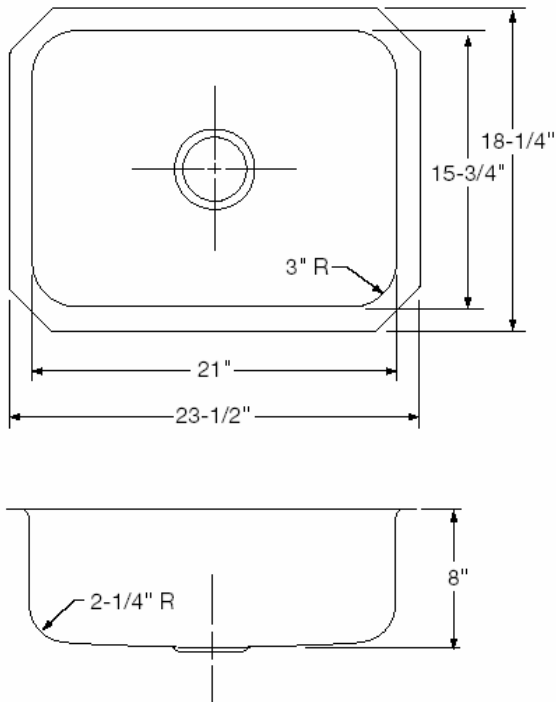

Width: 12 1/2"

INSIDE BOWL:

Length: 12"

Width: 10"

Depth: 6 1/2"

18 GAUGE NICKEL BEARING STAINLESS STEEL

SATIN FINISH SURFACE

MOUNTS UNDER SOLID SURFACE, QUARTZ, OR GRANITE TOPS

K12115

SINK SPECIFICATIONS

(Inches)*

OVERALL:

Length: 23 1/2"

Width: 18 1/4"

INSIDE BOWL:

Length: 21"

SINGLE BOWL

D-SHAPE

K12421

SINK SPECIFICATIONS

(Inches)*

OVERALL:

Length: 23 ½"

Width: 21 "

K22233

SINK SPECIFICATIONS (Inches)*

OVERALL:

Length: 20 ''
Width: 32 ¼''

INSIDE LEFT BOWL:

Length: 18 ¾''
Width: 21 ''
Depth: 9''

INSIDE RIGHT BOWL:

Length: 14 ''
Width: 7 ½''
Depth: 5 ½''