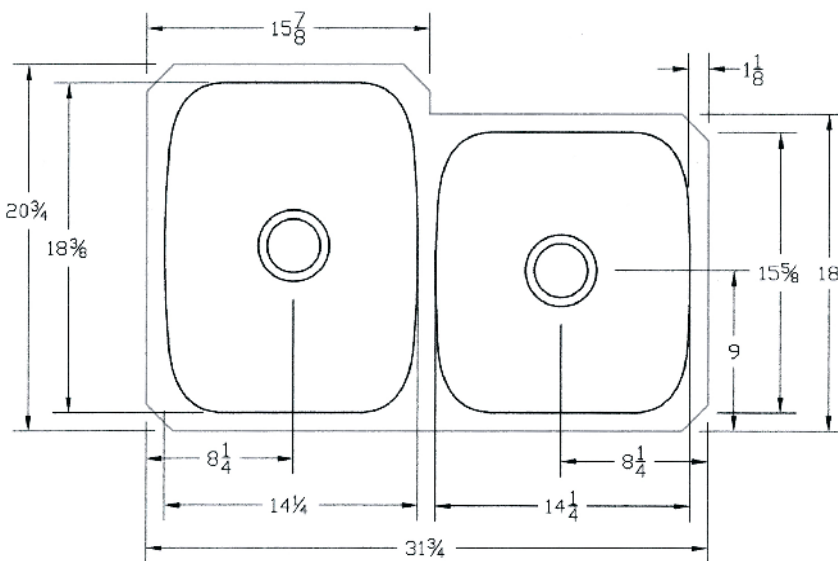

Width: 17 "

INSIDE BOWL:

Length: 29 1/2"

Width: 15 3/4"

Depth: 9"

18 GAUGE NICKEL BEARING STAINLESS STEEL

SATIN FINISH SURFACE

MOUNTS UNDER SOLID SURFACE, QUARTZ, OR GRANITE TOPS

K22132

SINK SPECIFICATIONS (Inches)*

OVERALL:

Length: 31 3/4"
Width: 20 3/4"

INSIDE LEFT BOWL:

Length: 14 1/4"
Width: 18 "
Depth: 8 5/16"

INSIDE RIGHT BOWL:

Length: 14 1/4"
Width: 15 "
Depth: 8 5/16"

K22233

SINK SPECIFICATIONS (Inches)*

OVERALL:

Length: 20 ''
Width: 32 ¼''

INSIDE LEFT BOWL:

Length: 18 ¾''
Width: 21 ''
Depth: 9''

INSIDE RIGHT BOWL:

Length: 14 ''
Width: 7 ½''
Depth: 5 ½''

K23119

SINK SPECIFICATIONS (Inches)*

OVERALL:

Length: 31 1/4"
Width: 20"

INSIDE LEFT BOWL:

Length: 16"
Width: 17 1/2"
Depth: 8"

INSIDE RIGHT BOWL:

Length: 11 1/2"
Width: 15"
Depth: 8"