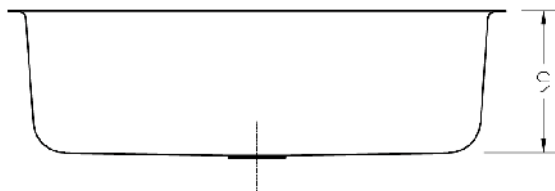

SINGLE BOWL

D-SHAPE

K12421

SINK SPECIFICATIONS

(Inches)*

OVERALL:

Length: 23 ½"

Width: 21 "

INSIDE BOWL:

Length: 21"

Width: 18 "

Depth: 8"

18 GAUGE NICKEL BEARING STAINLESS STEEL

SATIN FINISH SURFACE

MOUNTS UNDER SOLID SURFACE, QUARTZ, OR GRANITE TOPS

DRAIN OPENING: 3 ½"

BLUME'S[®]

KeyStone[™] Stainless Steel Bowls

SINGLE BOWL

K13219

SINK SPECIFICATIONS

(Inches)*

OVERALL:

Length: 31 "