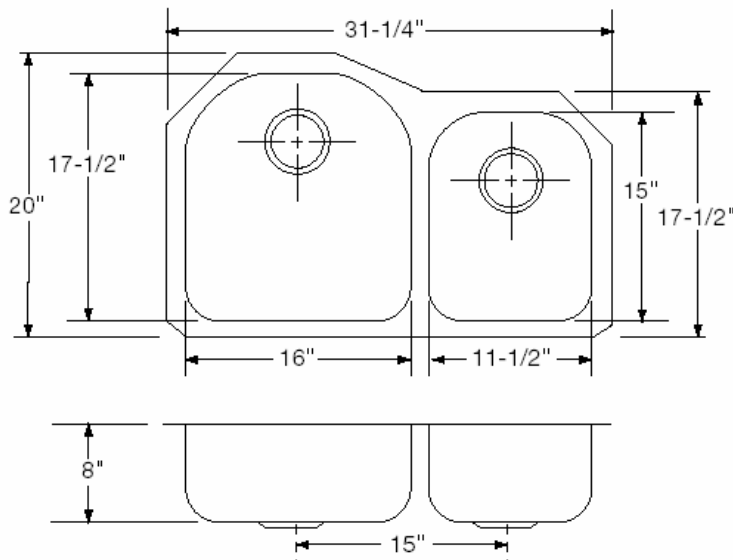

K22132

SINK SPECIFICATIONS (Inches)*

OVERALL:

Length: 31 3/4"
Width: 20 3/4"

INSIDE LEFT BOWL:

Length: 14 1/4"
Width: 18 "
Depth: 8 5/16"

INSIDE RIGHT BOWL:

Length: 14 1/4"
Width: 15 "
Depth: 8 5/16"

K22233

SINK SPECIFICATIONS (Inches)*

OVERALL:

Length: 20 ''
Width: 32 ¼''

INSIDE LEFT BOWL:

Length: 18 ¾''
Width: 21 ''
Depth: 9''

INSIDE RIGHT BOWL:

Length: 14 ''
Width: 7 ½''
Depth: 5 ½''

K23119

SINK SPECIFICATIONS (Inches)*

OVERALL:

Length: 31 1/4"
Width: 20"

INSIDE LEFT BOWL:

Length: 16"
Width: 17 1/2"
Depth: 8"

INSIDE RIGHT BOWL:

Length: 11 1/2"
Width: 15"
Depth: 8"

SINK SPECIFICATIONS (Inches)*

OVERALL:

Length: 32"
Width: 18"

INSIDE EACH BOWL:

Length: 14 1/4"
Width: 15 3/4"
Depth: 8 1/16"

18 GAUGE NICKEL BEARING STAINLESS STEEL

SATIN FINISH SURFACE

MOUNTS UNDER SOLID SURFACE, QUARTZ, OR GRANITE TOPS