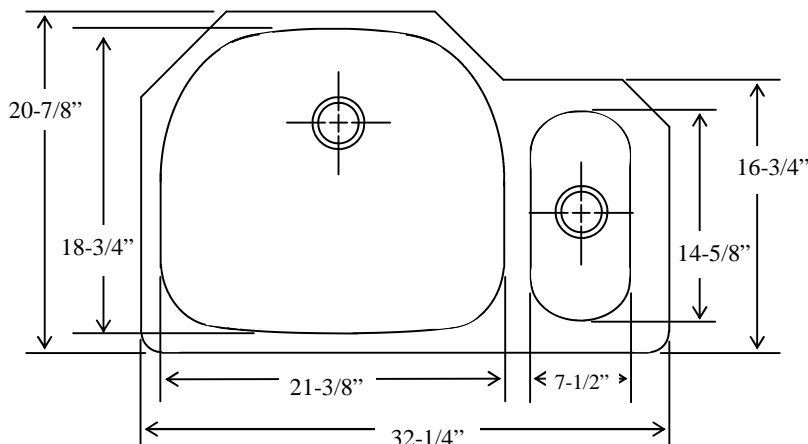

K22132

SINK SPECIFICATIONS (Inches)*

OVERALL:

Length: 31 3/4"
Width: 20 3/4"

INSIDE LEFT BOWL:

Length: 14 1/4"
Width: 18 "
Depth: 8 5/16"

INSIDE RIGHT BOWL:

Length: 14 1/4"
Width: 15 "
Depth: 8 5/16"

K22233

SINK SPECIFICATIONS (Inches)*

OVERALL:

Length: 20 ''
Width: 32 ¼''

INSIDE LEFT BOWL:

Length: 18 ¾''
Width: 21 ''
Depth: 9''

INSIDE RIGHT BOWL:

Length: 14 ''
Width: 7 ½''
Depth: 5 ½''

K23119

SINK SPECIFICATIONS (Inches)*

OVERALL:

Length: 31 1/4"
Width: 20"

INSIDE LEFT BOWL:

Length: 16"
Width: 17 1/2"
Depth: 8"

INSIDE RIGHT BOWL:

Length: 11 1/2"
Width: 15"
Depth: 8"

SINK SPECIFICATIONS (Inches)*

OVERALL:

Length: 32"
Width: 18"

INSIDE EACH BOWL:

Length: 14 1/4"
Width: 15 3/4"
Depth: 8 1/16"

18 GAUGE NICKEL BEARING STAINLESS STEEL

SATIN FINISH SURFACE

MOUNTS UNDER SOLID SURFACE, QUARTZ, OR GRANITE TOPS