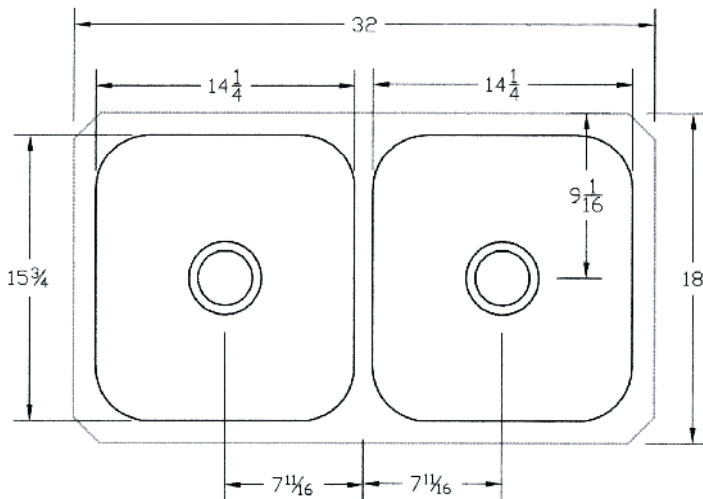

K22233

SINK SPECIFICATIONS (Inches)*

OVERALL:

Length: 20 ''
Width: 32 ¼''

INSIDE LEFT BOWL:

Length: 18 ¾''
Width: 21 ''
Depth: 9''

INSIDE RIGHT BOWL:

Length: 14 ''
Width: 7 ½''
Depth: 5 ½''

K23119

SINK SPECIFICATIONS (Inches)*

OVERALL:

Length: 31 1/4"
Width: 20"

INSIDE LEFT BOWL:

Length: 16"
Width: 17 1/2"
Depth: 8"

INSIDE RIGHT BOWL:

Length: 11 1/2"
Width: 15"
Depth: 8"

18 GAUGE NICKEL BEARING STAINLESS STEEL

SATIN FINISH SURFACE

MOUNTS UNDER SOLID SURFACE, QUARTZ, OR GRANITE TOPS

DRAIN OPENING: 3 1/2"

BLUME'S[®]

KeyStone[™] Stainless Steel Bowls

DOUBLE BOWL
EQUAL TUBS
K23218

SINK SPECIFICATIONS (Inches)*

OVERALL:

Length: 32"
Width: 18"

INSIDE EACH BOWL:

Length: 14 1/4"
Width: 15 3/4"
Depth: 8 1/16"

18 GAUGE NICKEL BEARING STAINLESS STEEL

SATIN FINISH SURFACE

MOUNTS UNDER SOLID SURFACE, QUARTZ, OR GRANITE TOPS